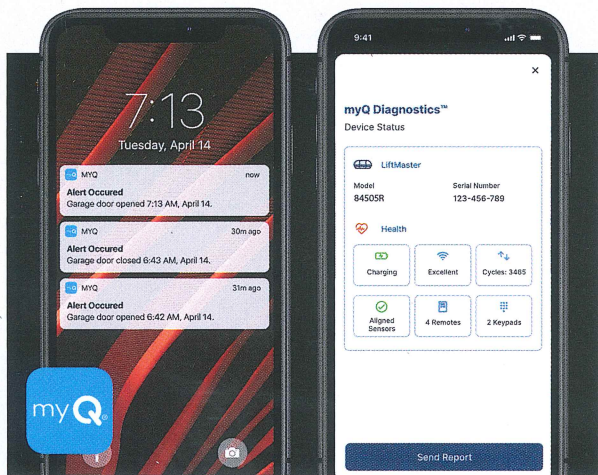

Provides real-time insights for your garage door via its Health Report. You will be sent alerts if an issue arises and can connect to your Dealer for professional services if needed.

Invisible light beam system

Auto-reverses the garage door if there is an obstruction.

Posilock® protection

Electronically protects against forced openings of the door.

Camera with 2-way communication

A built-in 130° wide angle camera lets you see and hear what's happening in your garage through the myQ app.

Do more with myQ

Use the myQ app to control, secure and monitor your garage and conveniently share and manage access to your home without sharing passcodes or keys. Also, take the hassle out of service repair and easily connect to a trusted Dealer through the myQ app.