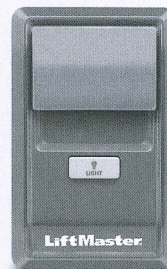

In the box

893LM

3-Button Remote Control

Operates up to 3 openers or myQ light accessories. Safeguards your home with Security+ 2.0.

882LMW

Multi-Function Control Panel®

Operates the garage door opener and lights from inside the garage.

Power

120V AC, 60 Hz voltage, 6A current rating, UL Listed, 4' power cord (3-prong)

Speed

7.2" per second upward, 7.2" per second downward

Lighting

Dual light lens LED - 1,500 lumens

Dimensions

Opener head: 10.5" L x 12.72" W x 8.185" H