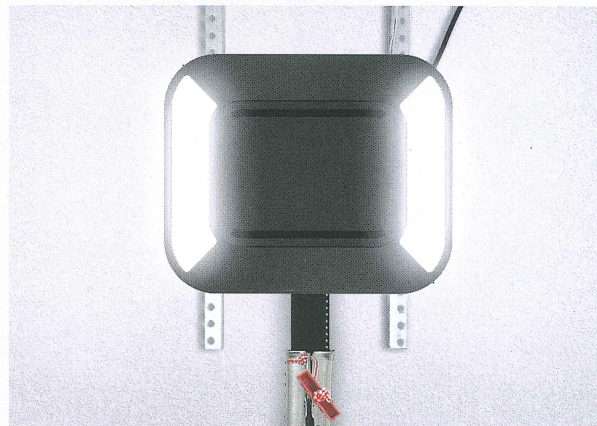

Auto-reverses the garage door if there is an obstruction.

Posilock® protection

Electronically protects against forced openings of the door.

Camera with 2-way communication

A built-in 130° wide angle camera lets you see and hear what's happening in your garage through the myQ app.

Integrated dual LED lighting system

Increase the functionality of the garage and never change a garage light bulb again. Dual lighting system provides 1,500 lumens of long-lasting LED light that brightens high traffic areas of the garage.